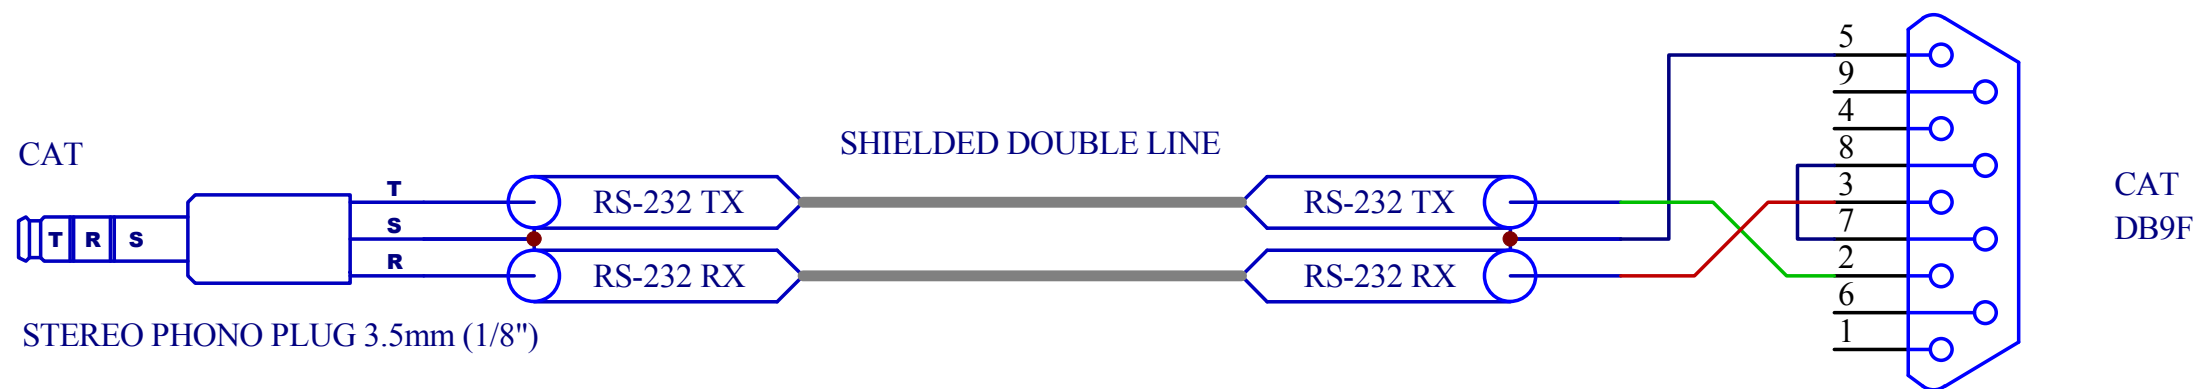

# CAT RS232-YX Cable

**S = Sleeve**

**T = Tip**

**R = Ring**

**YAESU FT-847**