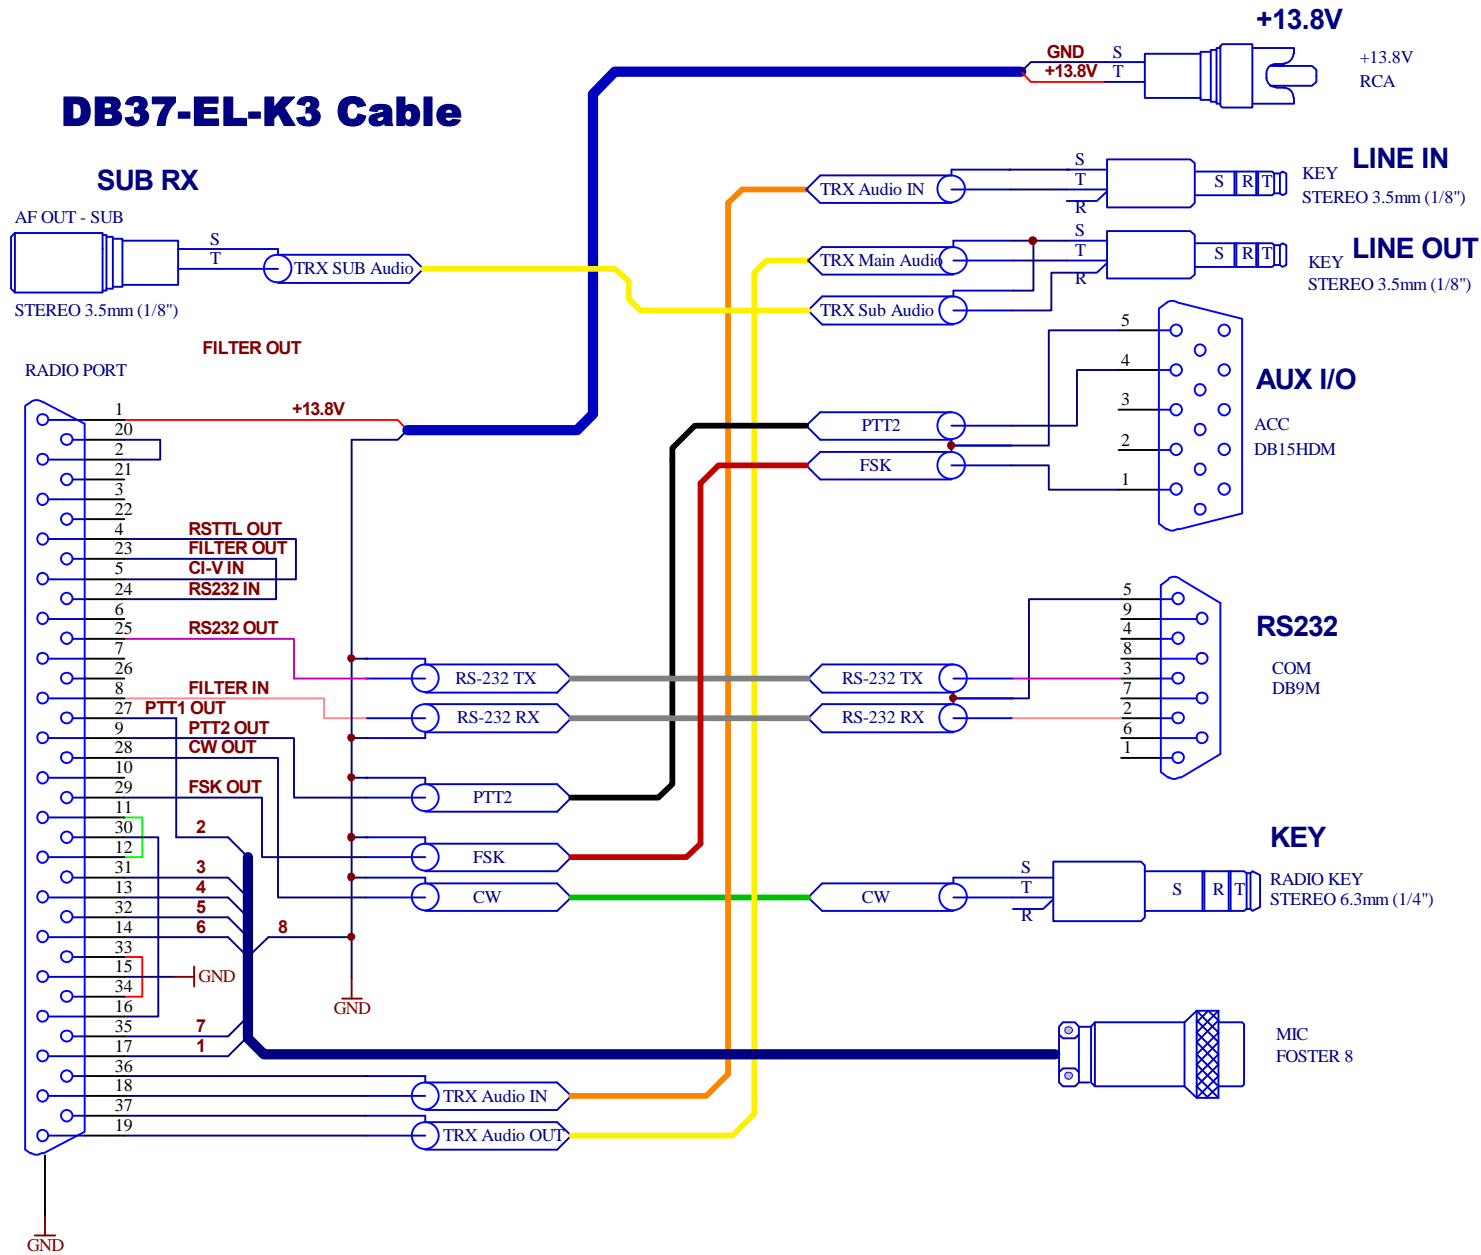

DB37-EL-K3 Cable

K3

S = Sleeve
T = Tip
R = Ring