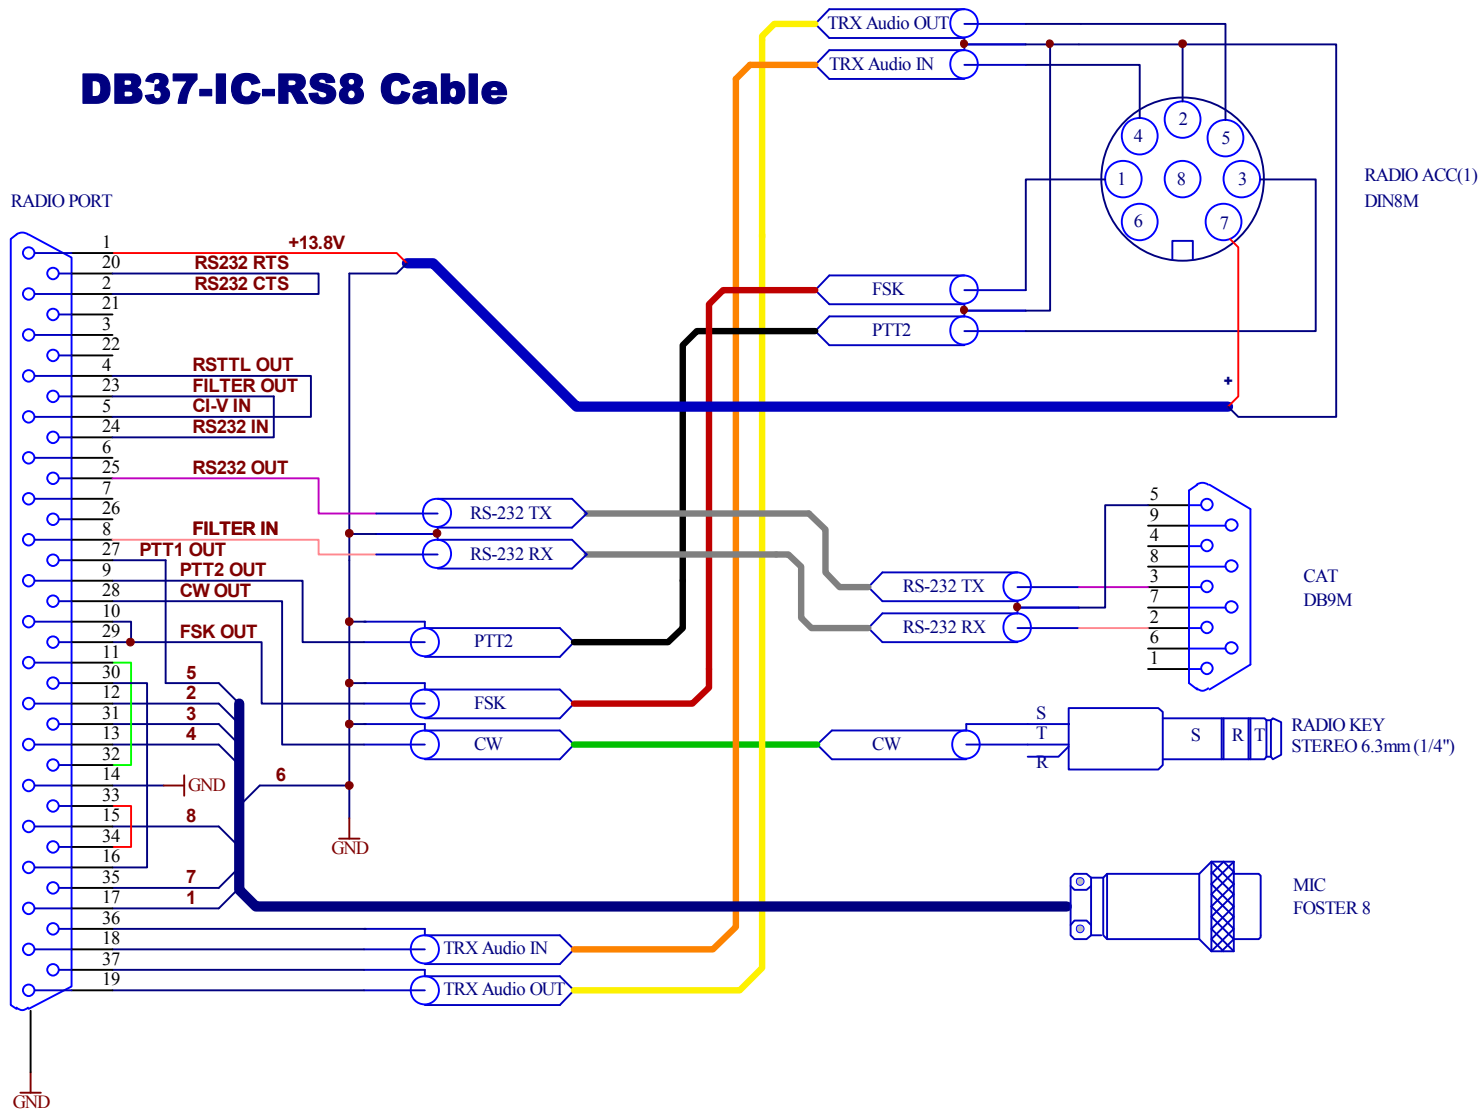

# DB37-IC-RS8 Cable

**IC-707 IC-725 IC-726 IC-728 IC-729 IC-735 IC-736 IC-737 IC-738 IC-746 IC-746Pro IC-7400**    **S = Sleeve**  
**IC-756 IC-756Pro IC-756ProII IC-761 IC-765 IC-775 IC-7800 IC-781 IC-910**            **T = Tip**  
**R = Ring**

**Notes: Cable for Icoms with RS232 output instead CI-V. Especially for microHAM Band Decoder**