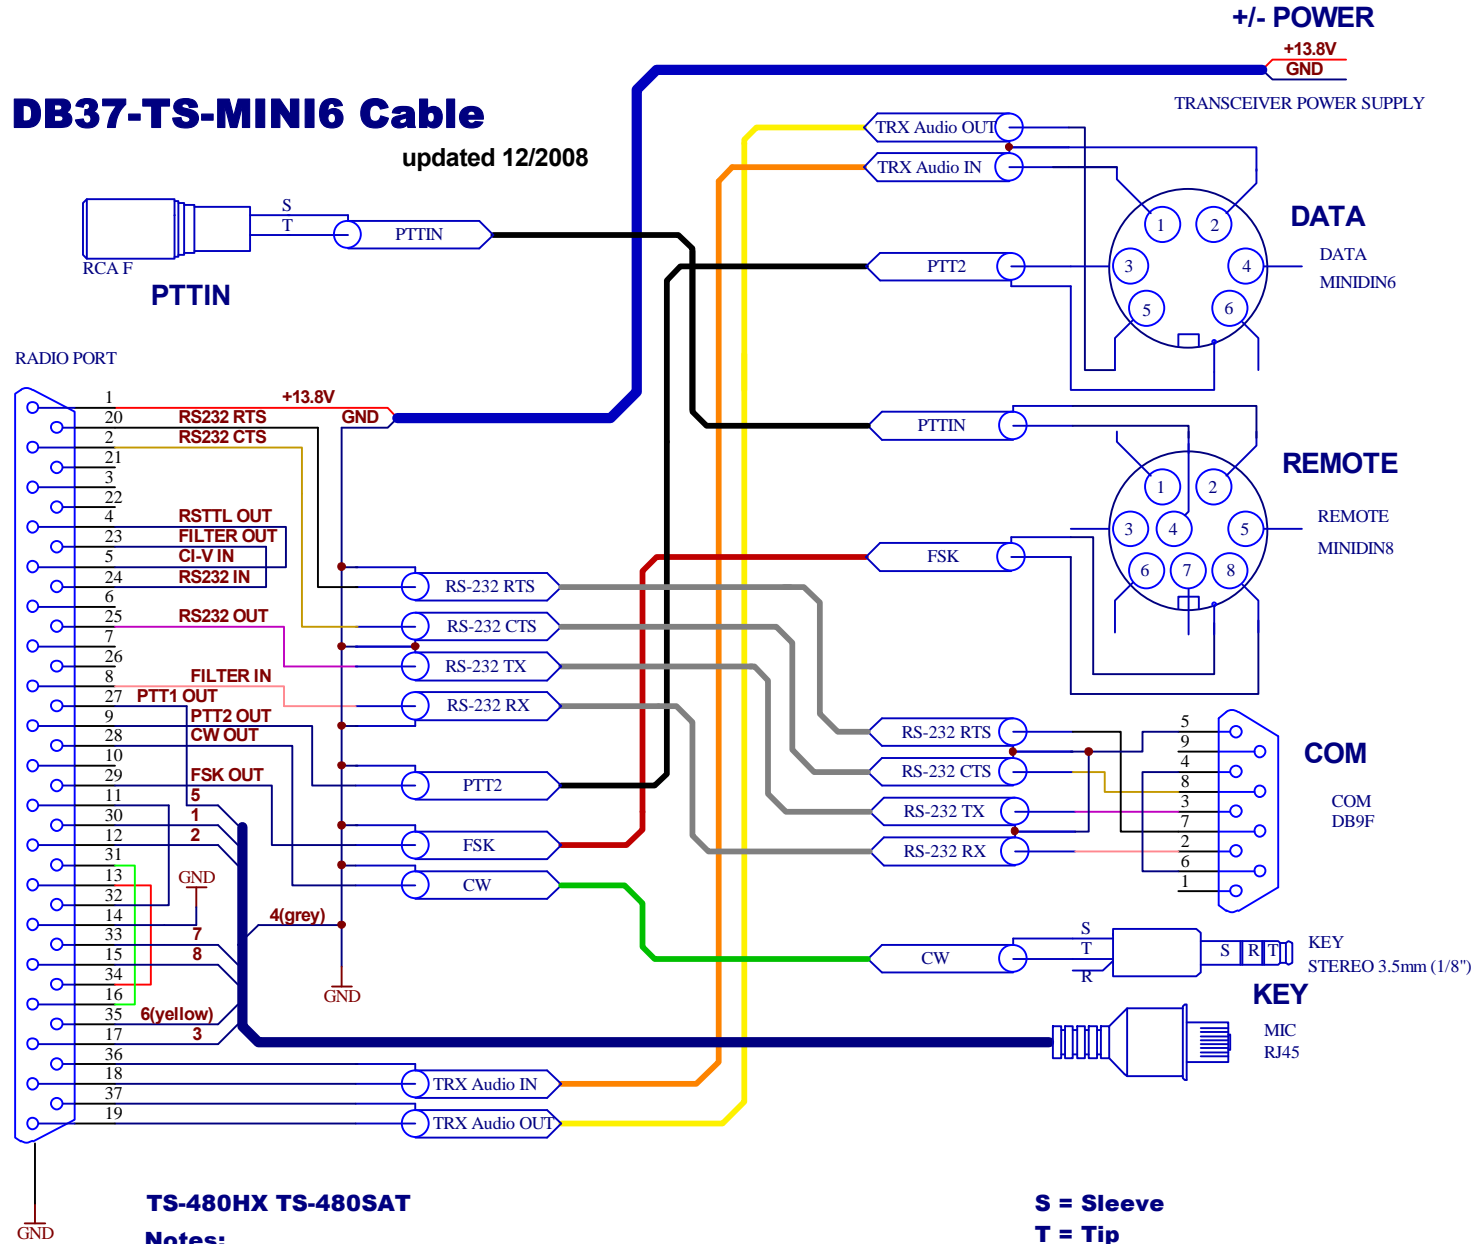

DB37-TS-MINI6 Cable

updated 12/2008

TS-480HX TS-480SAT

Notes:

** PTT2 mutes front MIC

S = Sleeve

T = Tip

R = Ring