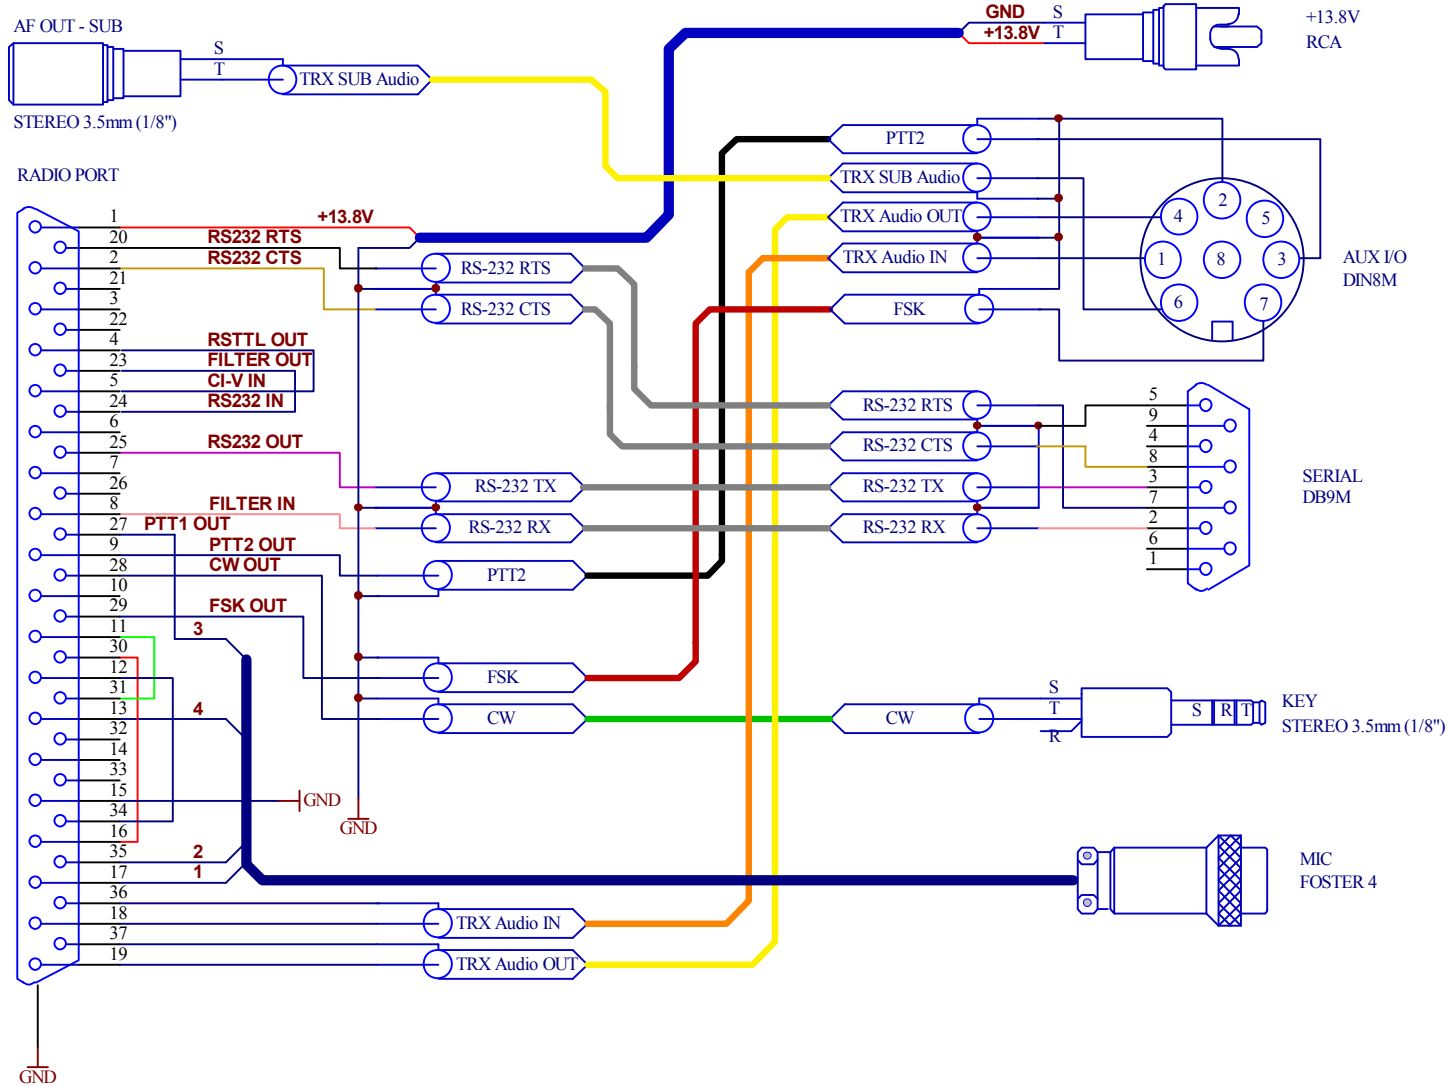

DB37-TT-OR Cable

TT-Orion
Notes:

S = Sleeve
T = Tip
R = Ring