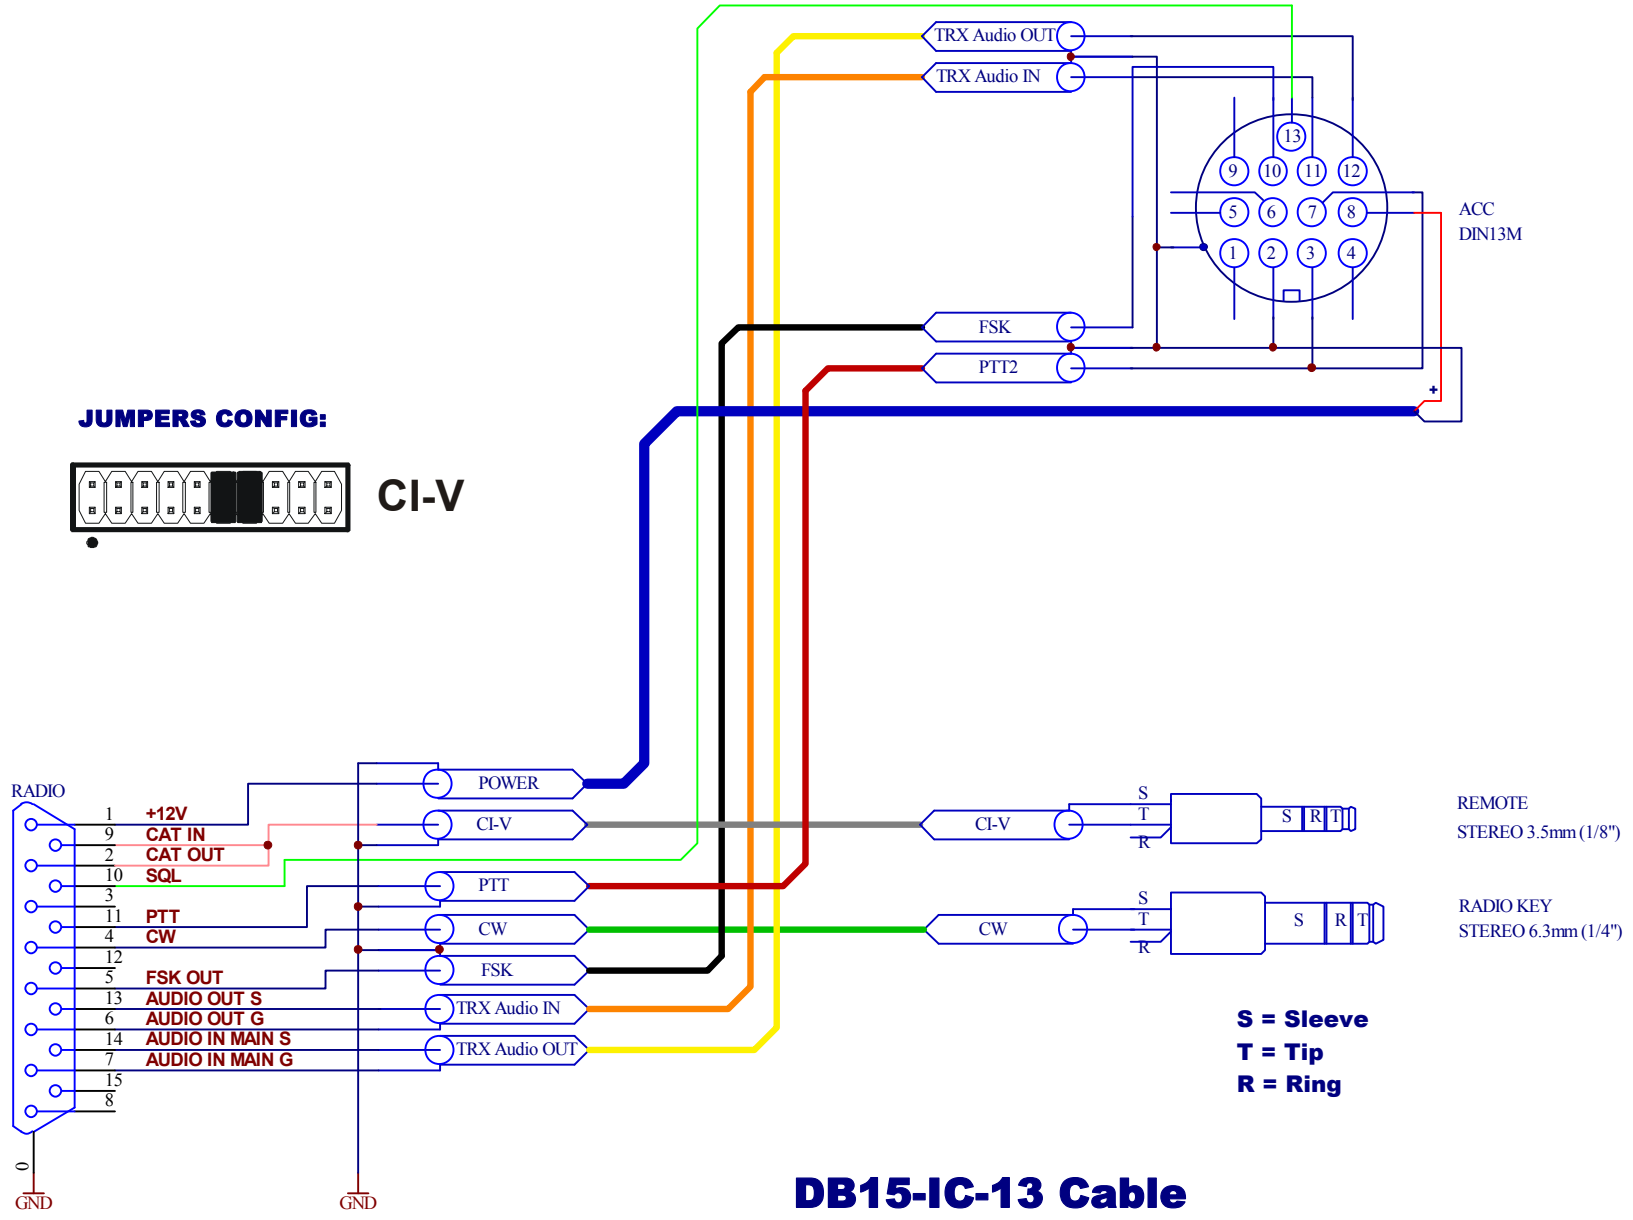

JUMPERS CONFIG:

CI-V

DB15-IC-13 Cable

IC-703 IC-706 IC-706mkII IC-706mkIIG IC-718 IC-78 IC-7000

S = Sleeve
T = Tip
R = Ring

REMOTE
 STEREO 3.5mm (1/8")

RADIO KEY
 STEREO 6.3mm (1/4")