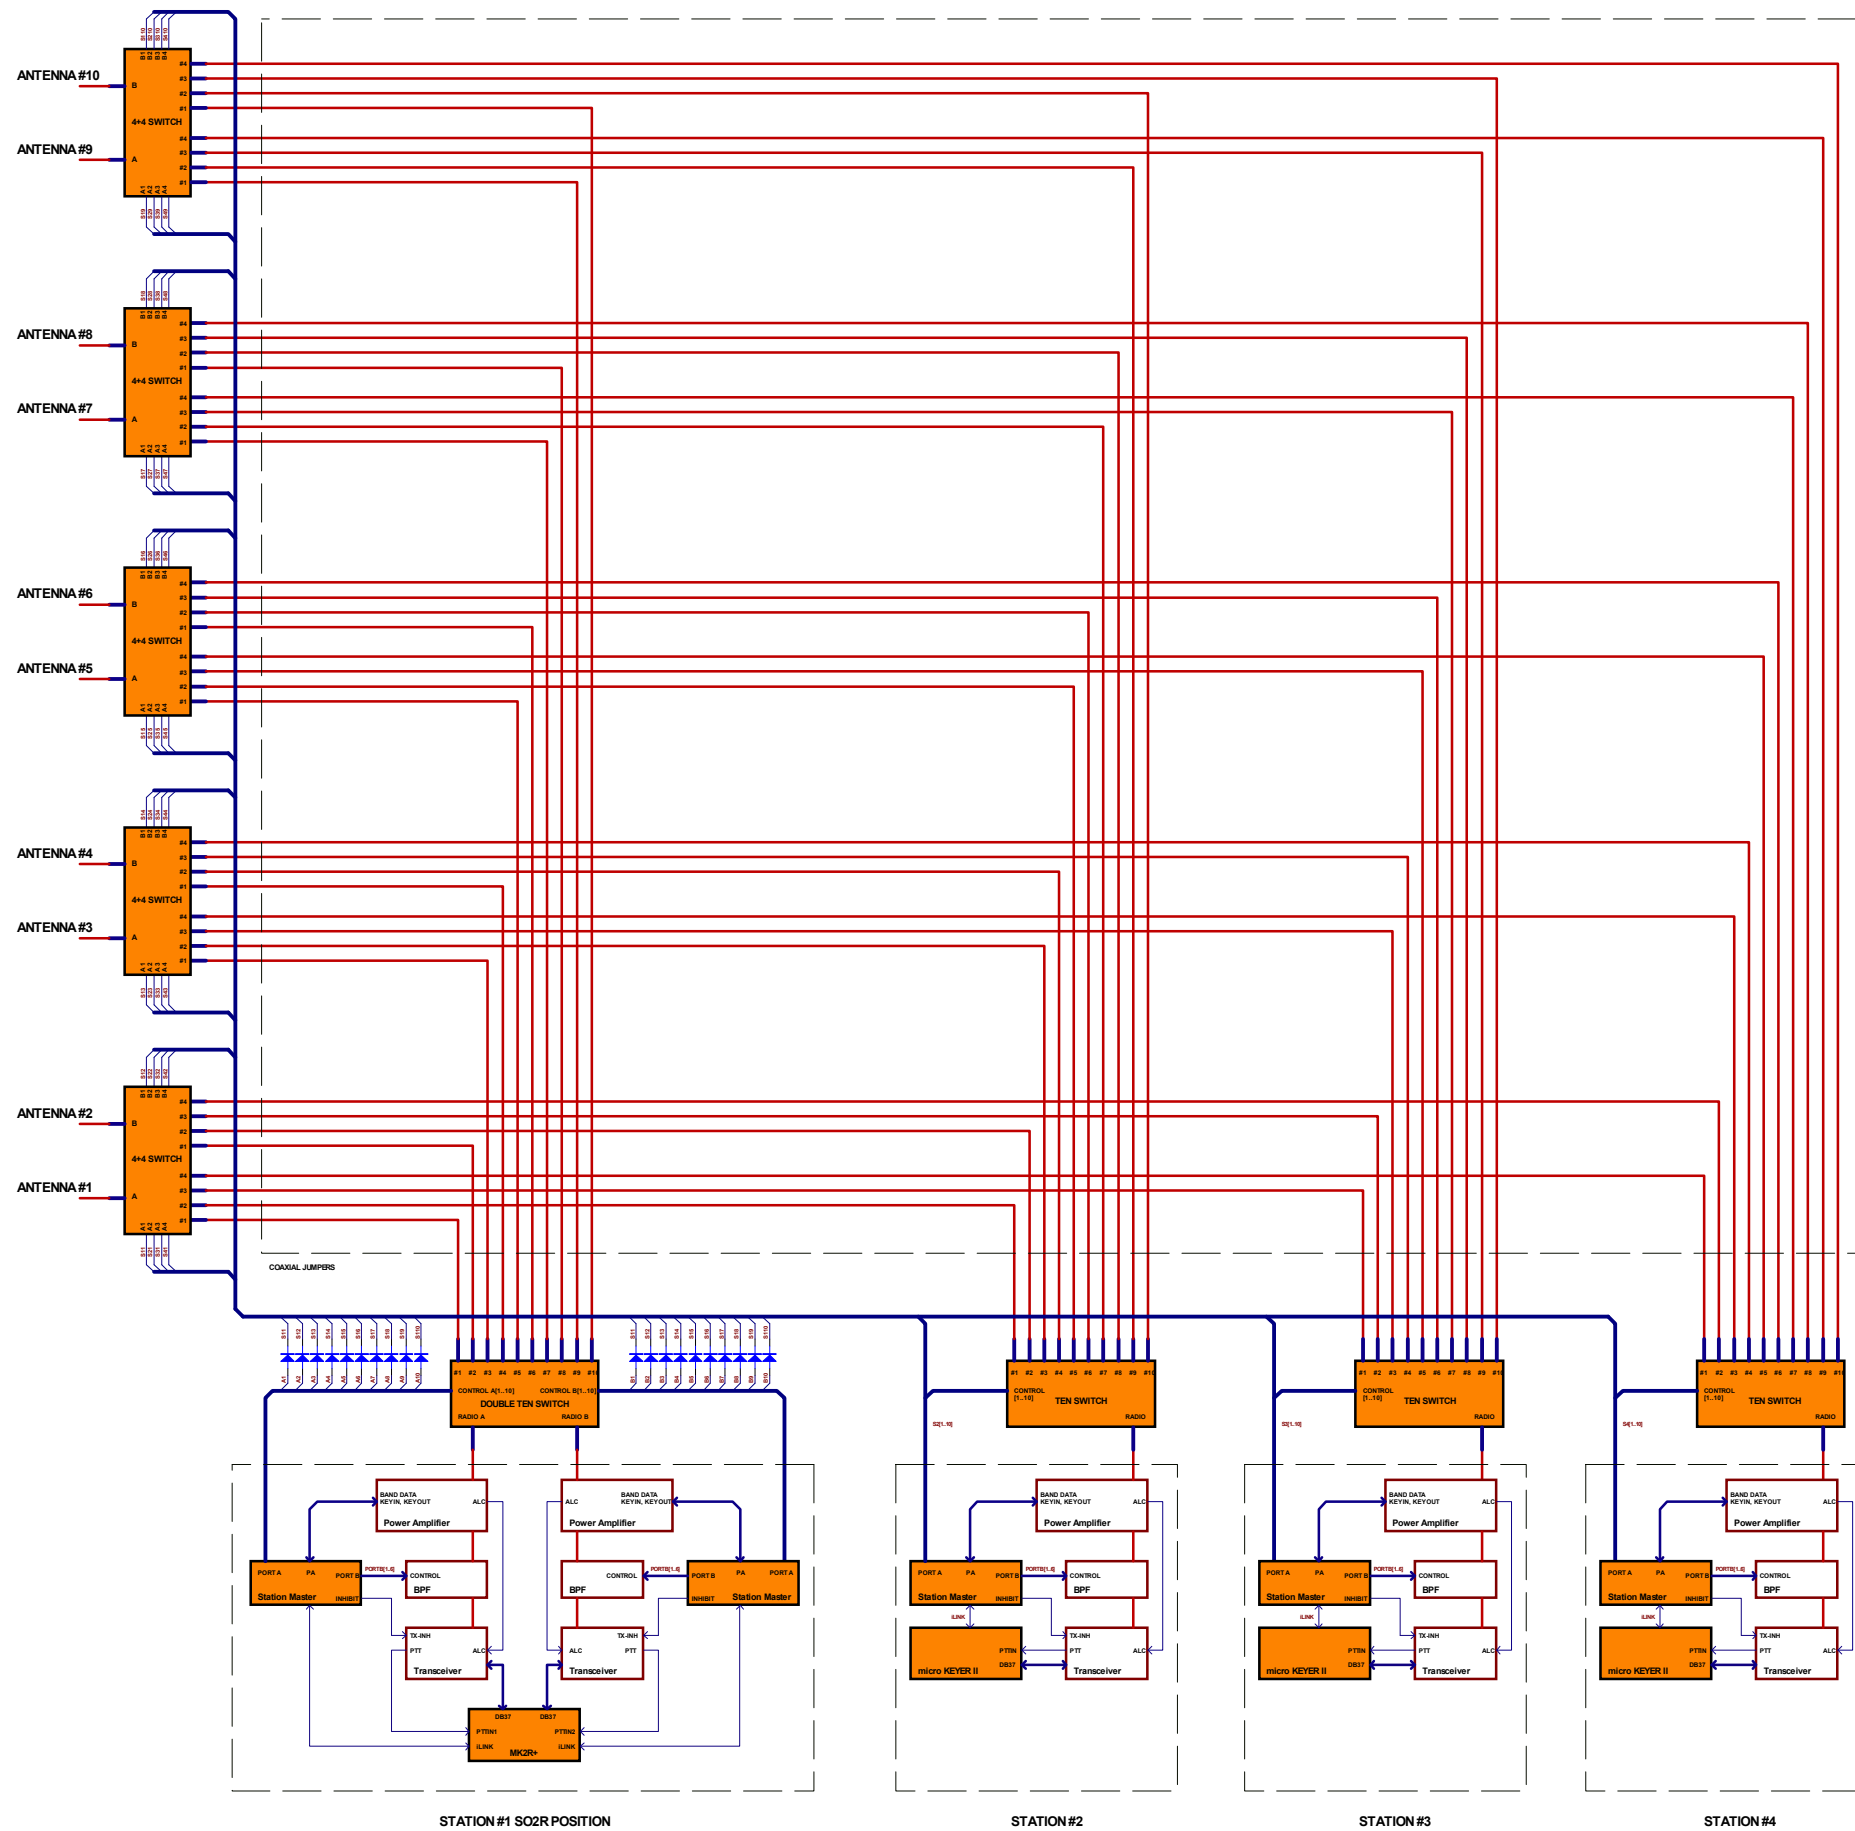

microHAM MULTI STATION MATRIX SETUP

STATION #1 SO2R POSITION

STATION #2

STATION #3

STATION #4