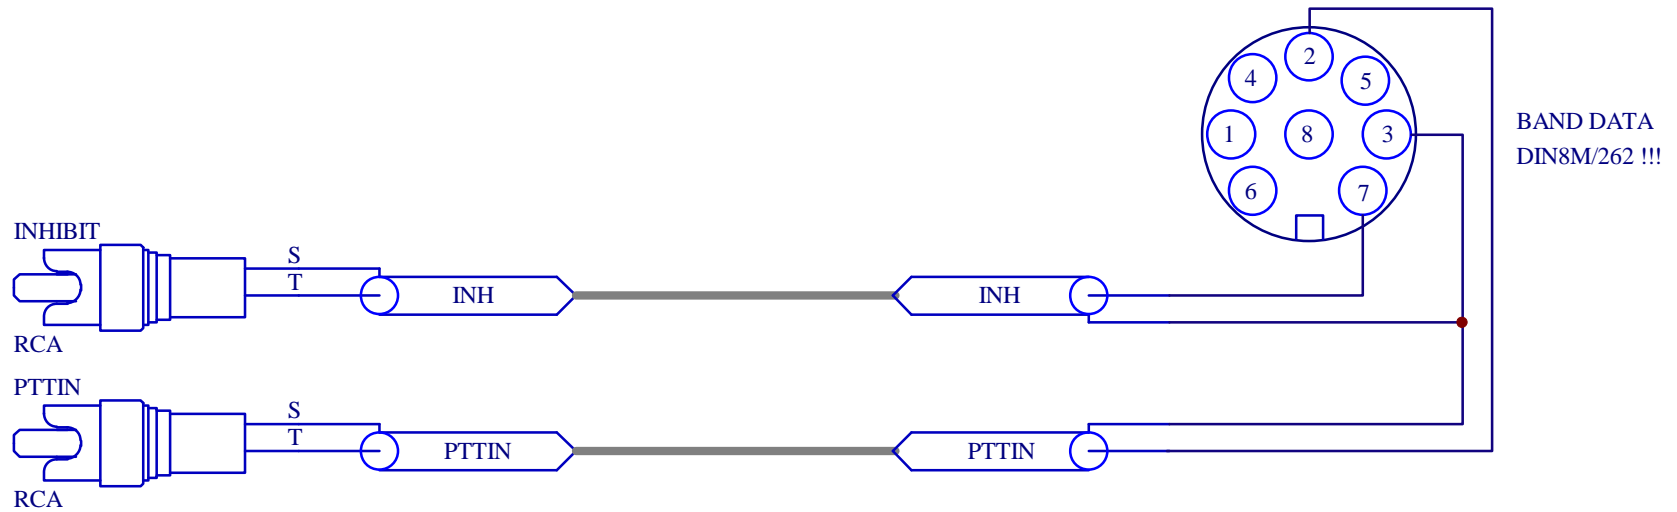

FT-INH-DIN8 Cable

BAND DATA
DIN8M/262 !!!

S = Sleeve

T = Tip

YAESU FT-747GX, 767GX, 990, 1000, 1000D, 1000MP(markV/Field), 2000(D), all FTdx-9000