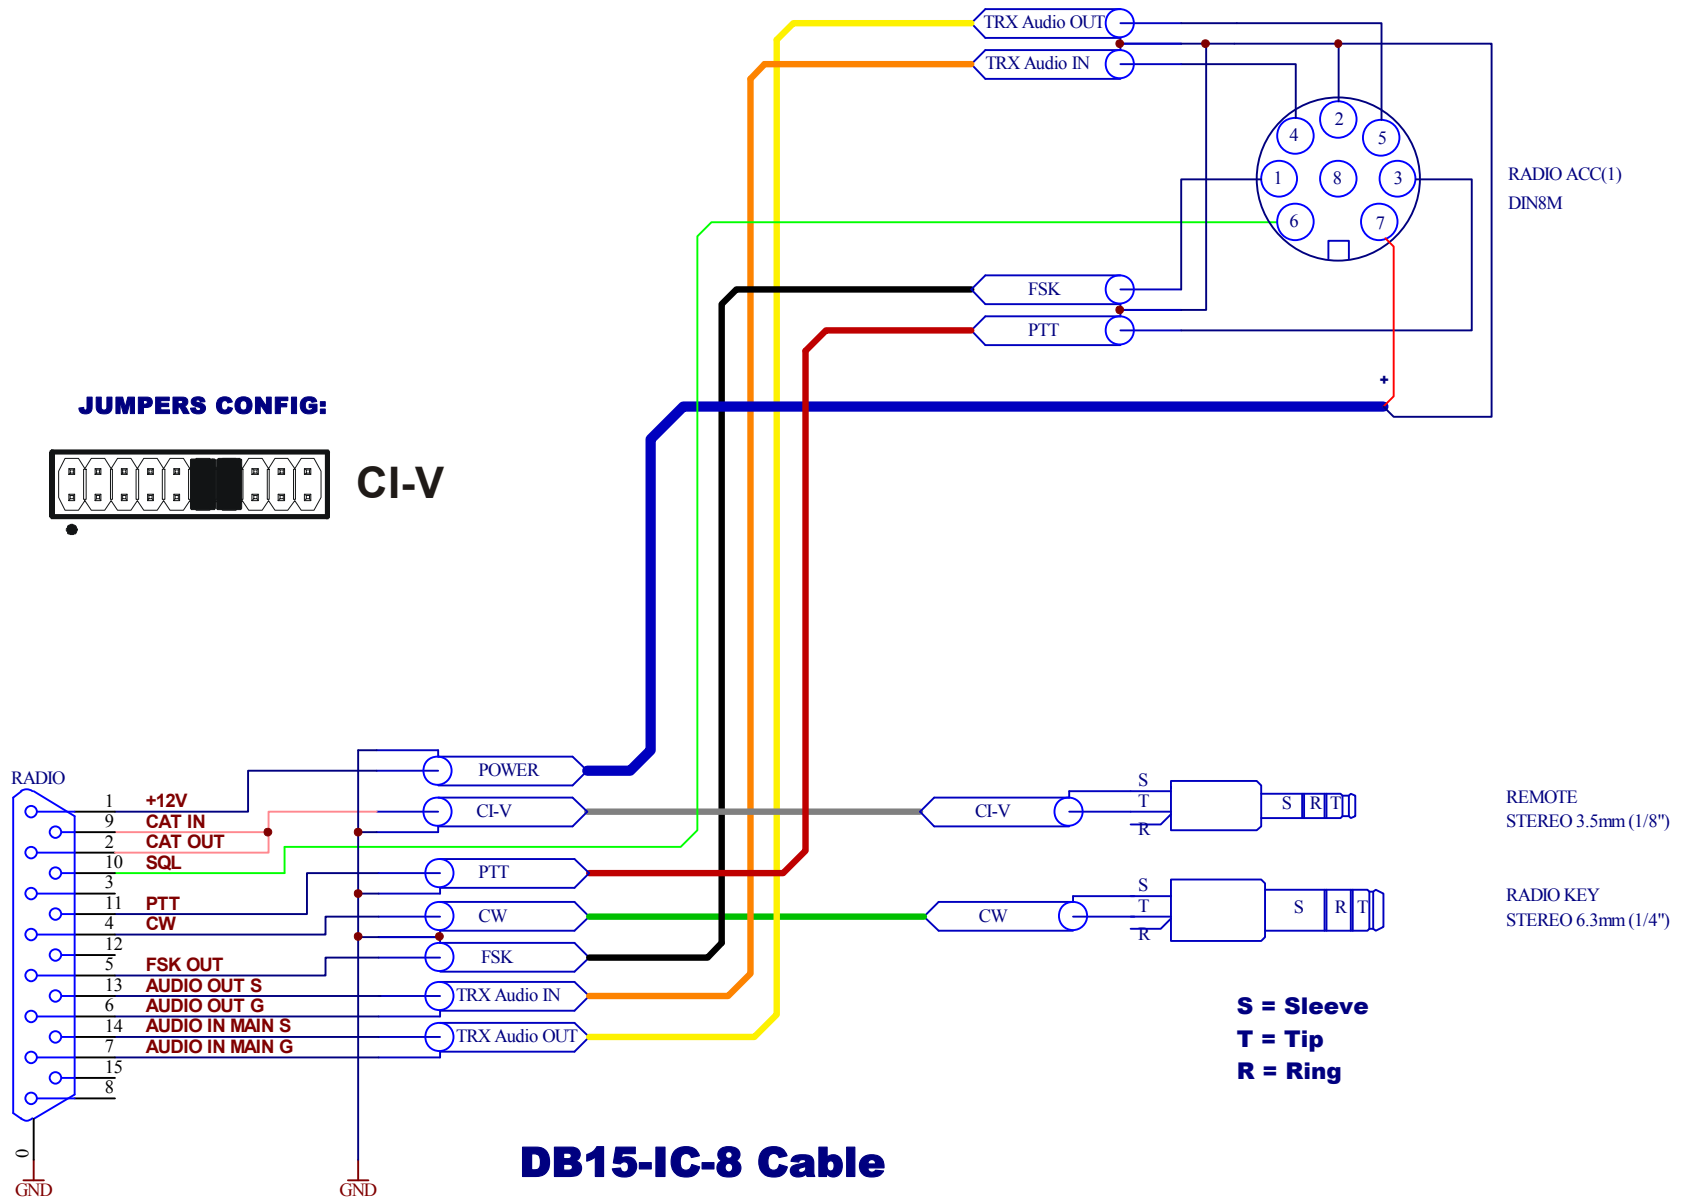

**JUMPERS CONFIG:**

**CI-V**

**DB15-IC-8 Cable**

**IC-707 IC-725 IC-726 IC-728 IC-729 IC-735 IC-736 IC-737 IC-738 IC-746 IC-746Pro IC-7400  
IC-756 IC-756Pro IC-756ProII IC-756ProIII IC-761 IC-765 IC-775 IC-781 IC-910**